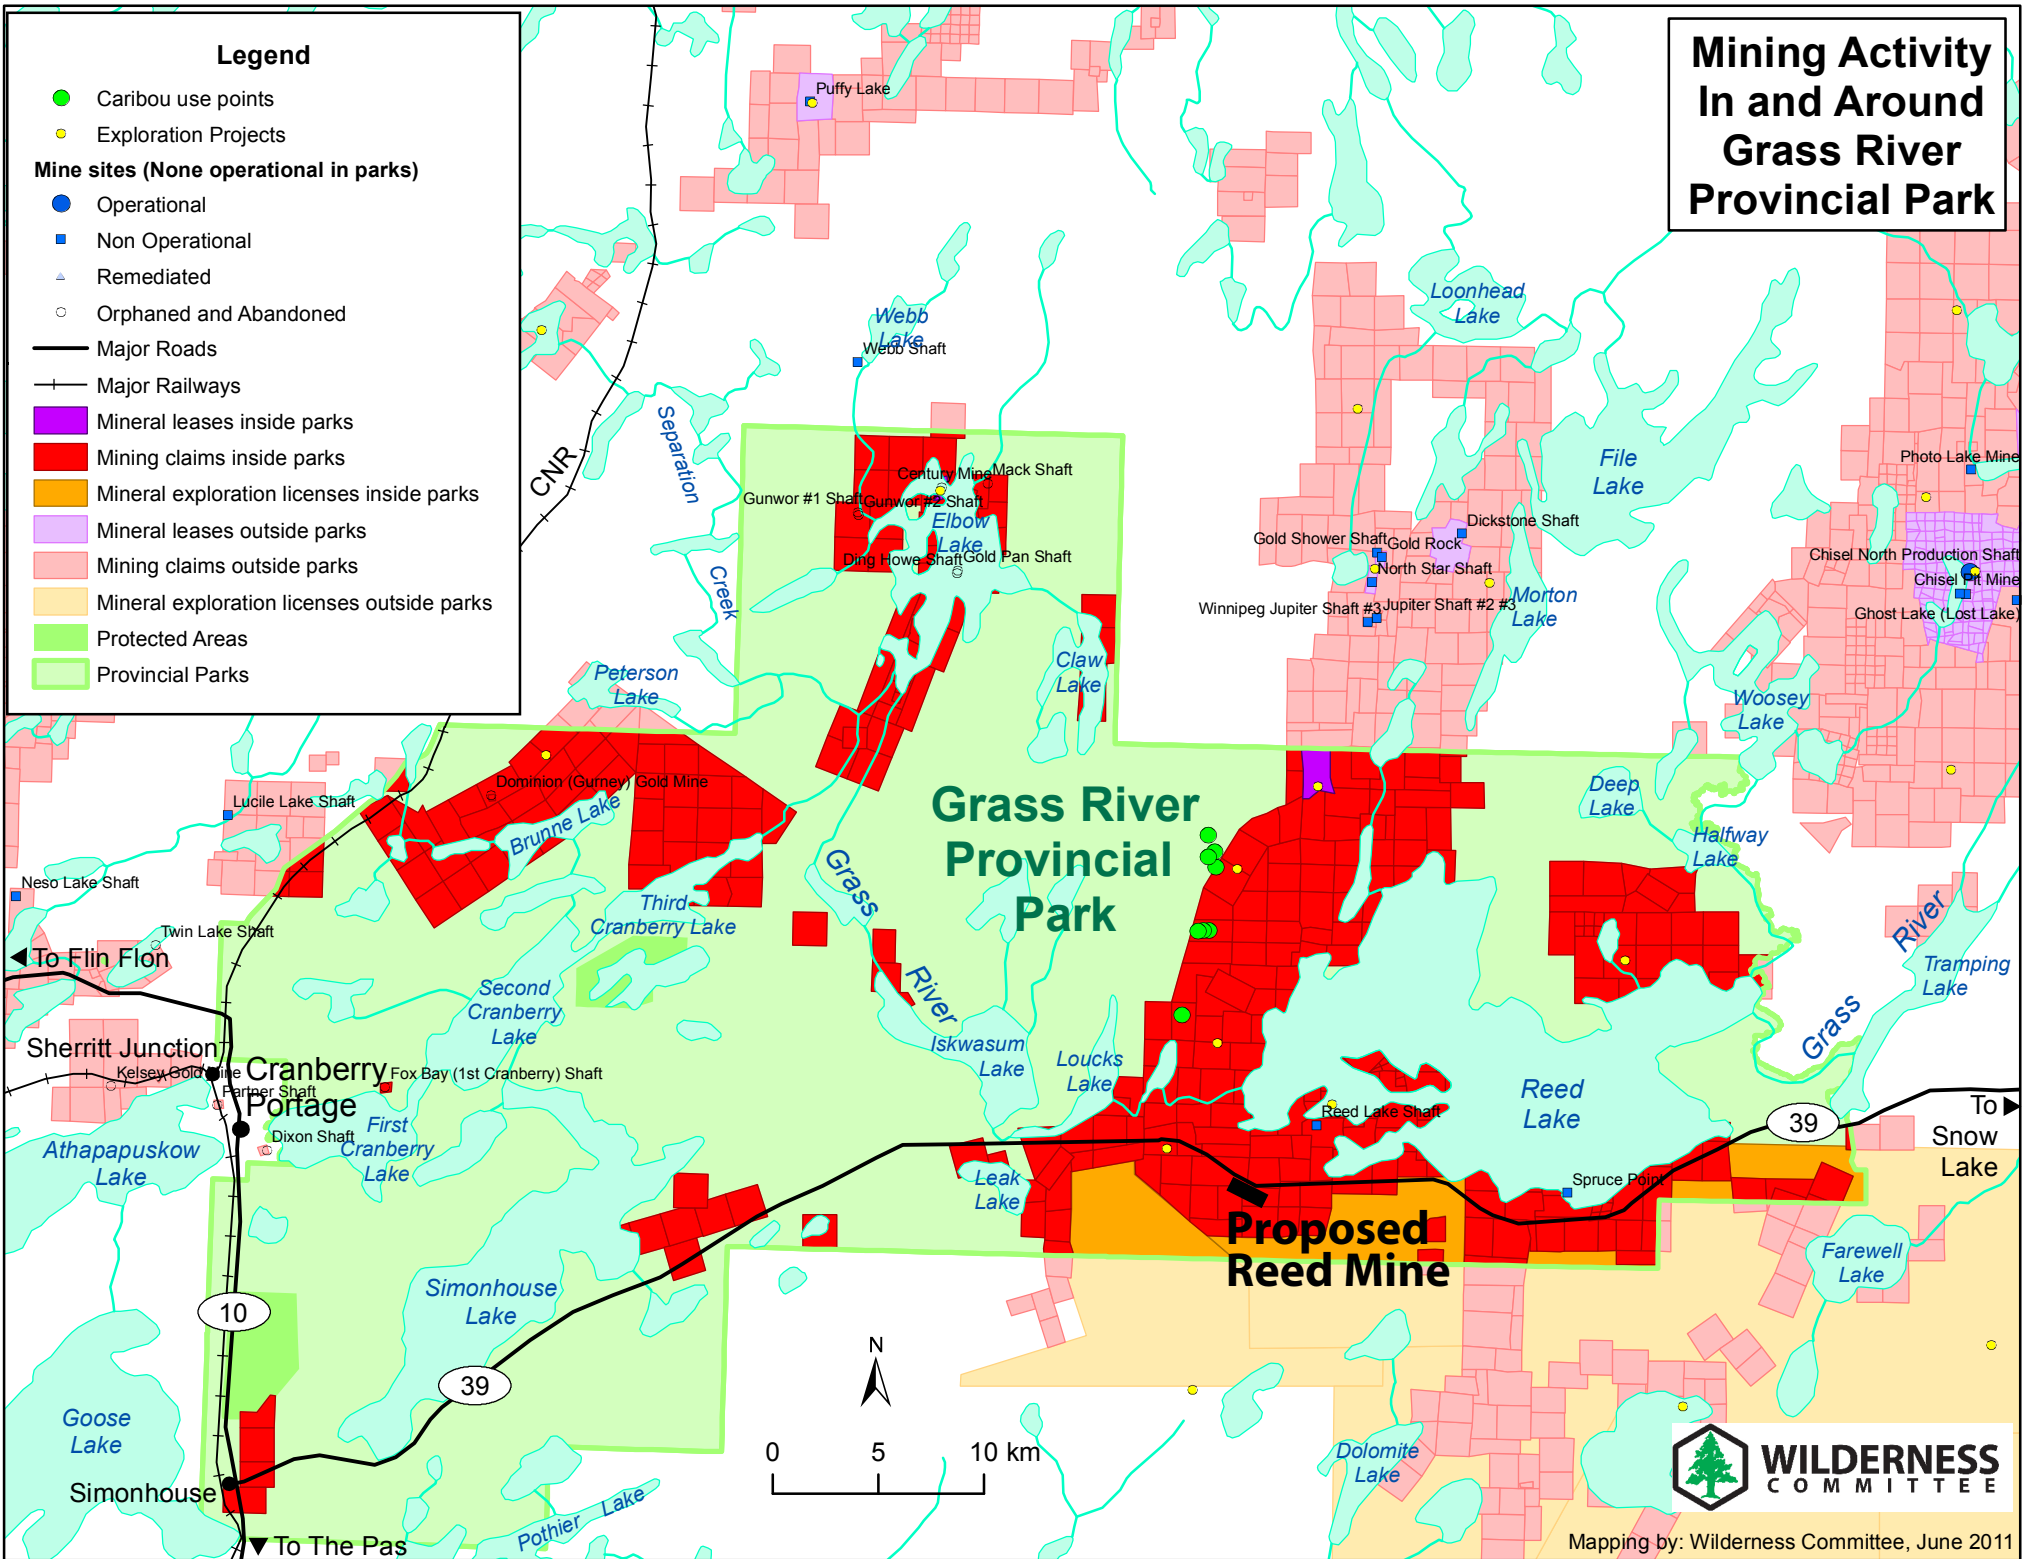

# Mining Activity In and Around Grass River Provincial Park

## Legend

- Caribou use points
- Exploration Projects
- Mine sites (None operational in parks)**
- Operational
- Non Operational
- ▲ Remediated
- Orphaned and Abandoned
- Major Roads
- Major Railways
- Mineral leases inside parks
- Mining claims inside parks
- Mineral exploration licenses inside parks
- Mineral leases outside parks
- Mining claims outside parks
- Mineral exploration licenses outside parks
- Protected Areas
- Provincial Parks

Mapping by: Wilderness Committee, June 2011