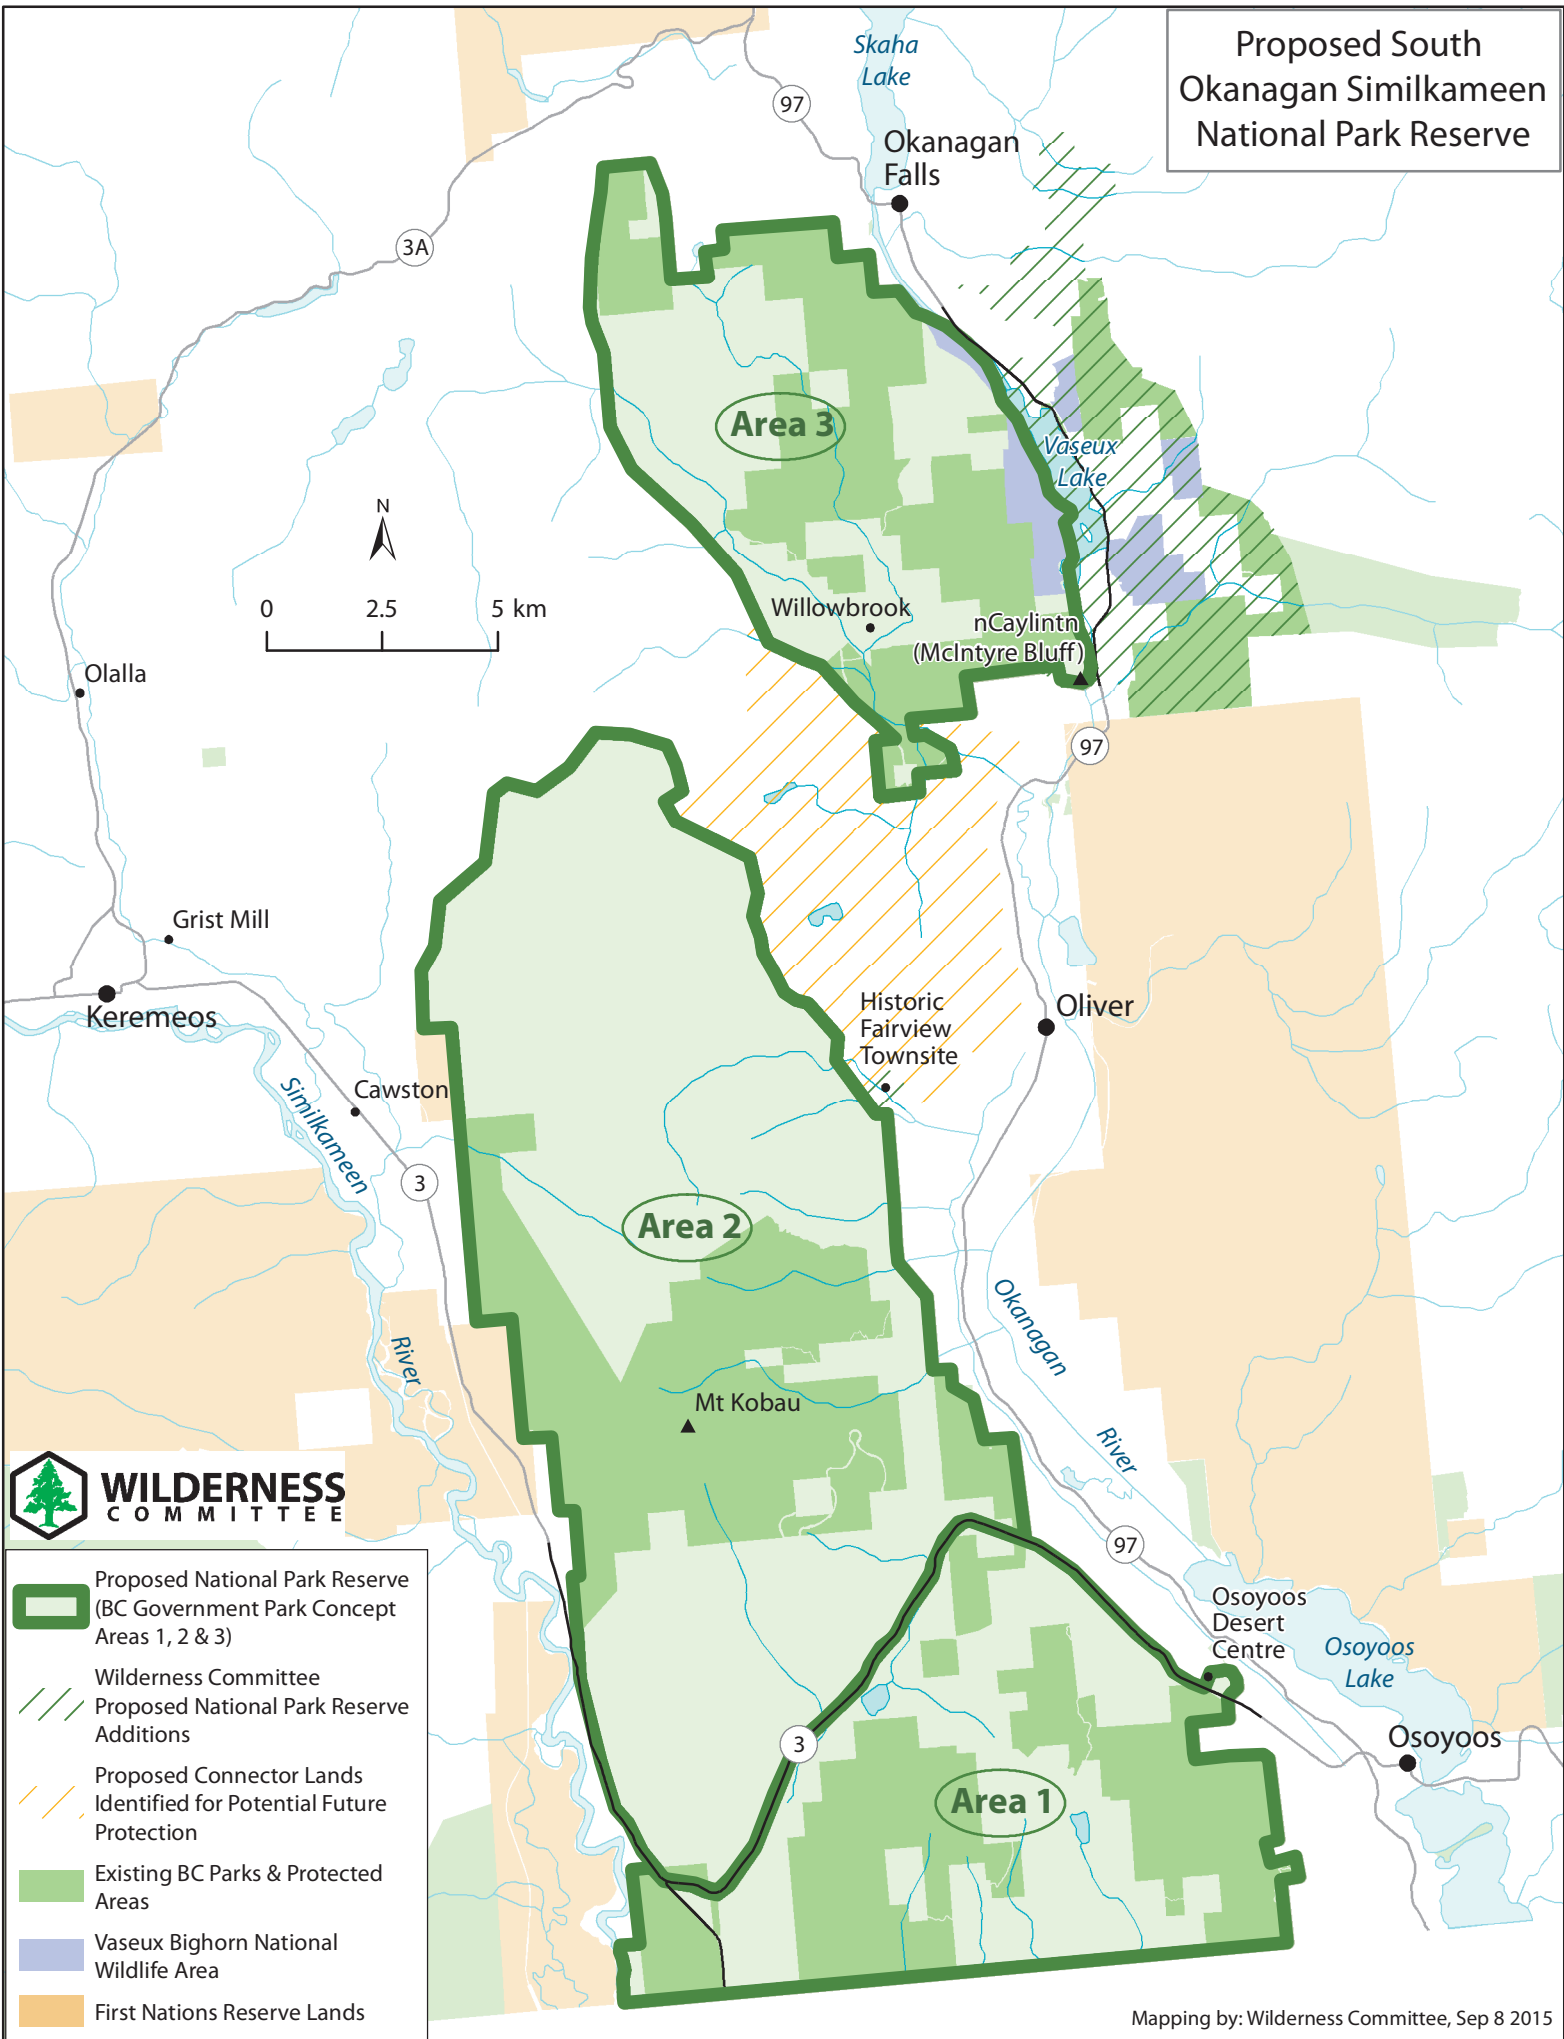

Proposed South Okanagan Similkameen National Park Reserve

-  Proposed National Park Reserve (BC Government Park Concept Areas 1, 2 & 3)
-  Wilderness Committee Proposed National Park Reserve Additions
-  Proposed Connector Lands Identified for Potential Future Protection
-  Existing BC Parks & Protected Areas
-  Vaseux Bighorn National Wildlife Area
-  First Nations Reserve Lands