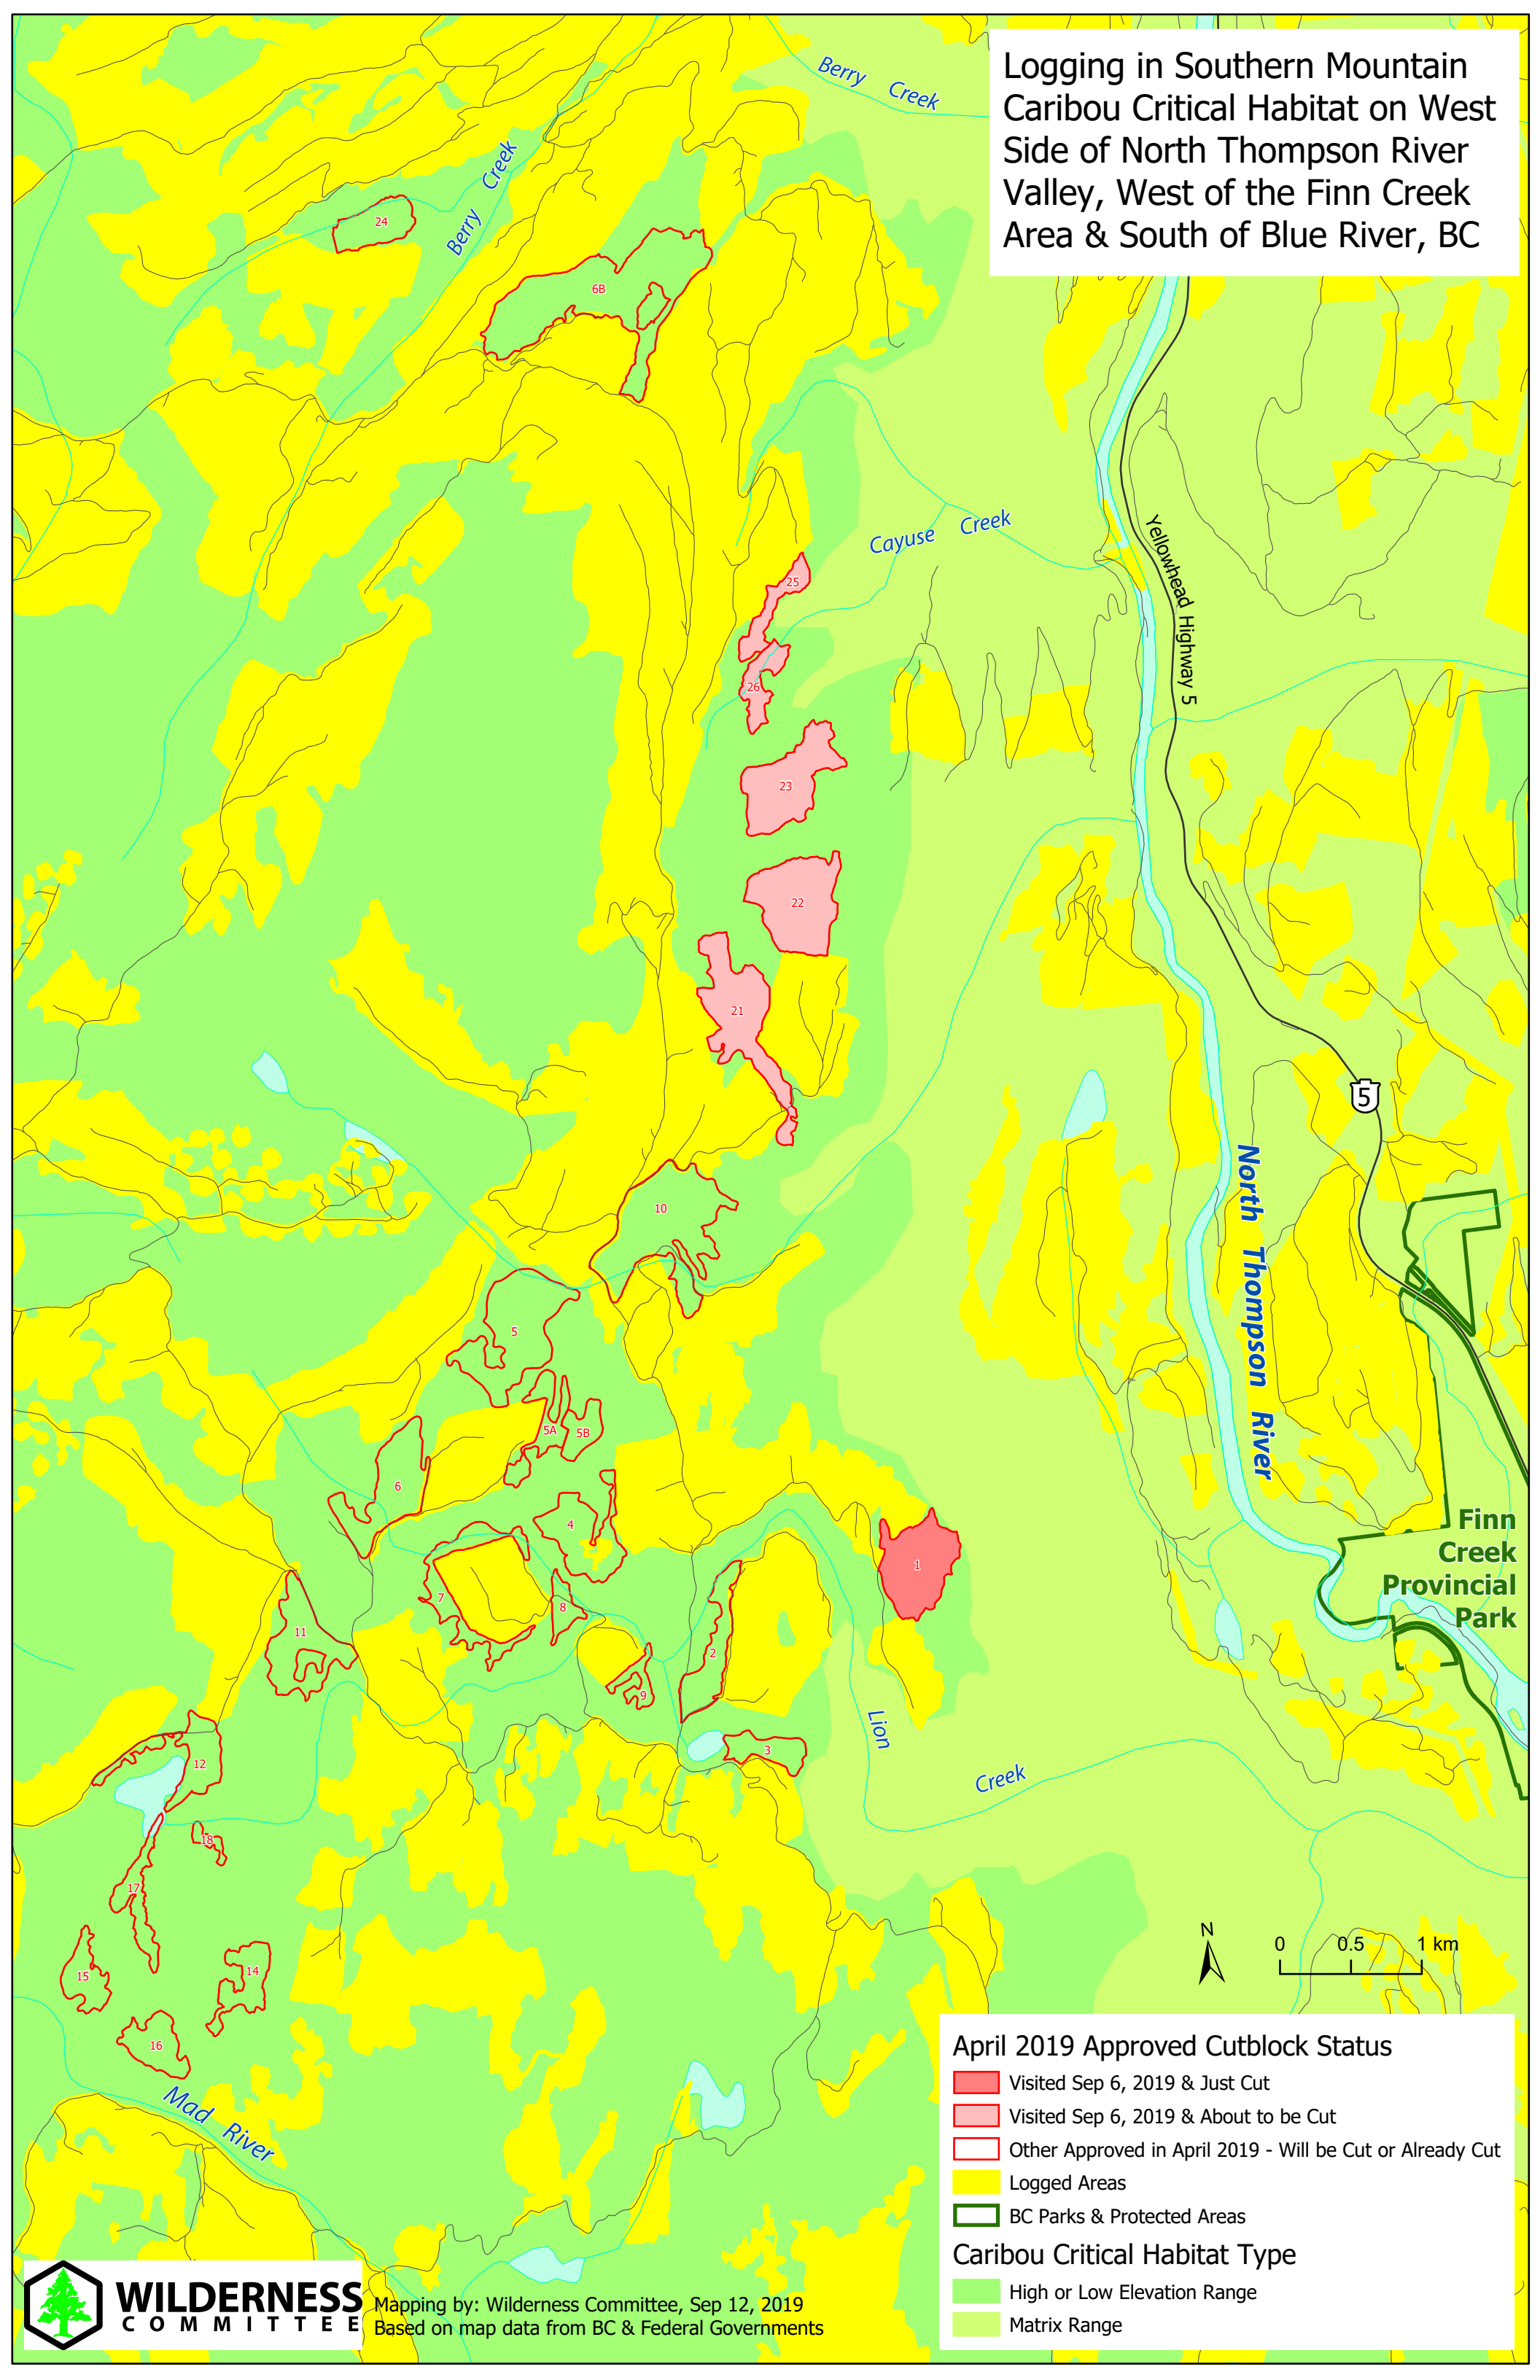

Logging in Southern Mountain Caribou Critical Habitat on West Side of North Thompson River Valley, West of the Finn Creek Area & South of Blue River, BC

April 2019 Approved Cutblock Status

- Visited Sep 6, 2019 & Just Cut
- Visited Sep 6, 2019 & About to be Cut
- Other Approved in April 2019 - Will be Cut or Already Cut
- Logged Areas
- BC Parks & Protected Areas

Caribou Critical Habitat Type

- High or Low Elevation Range
- Matrix Range