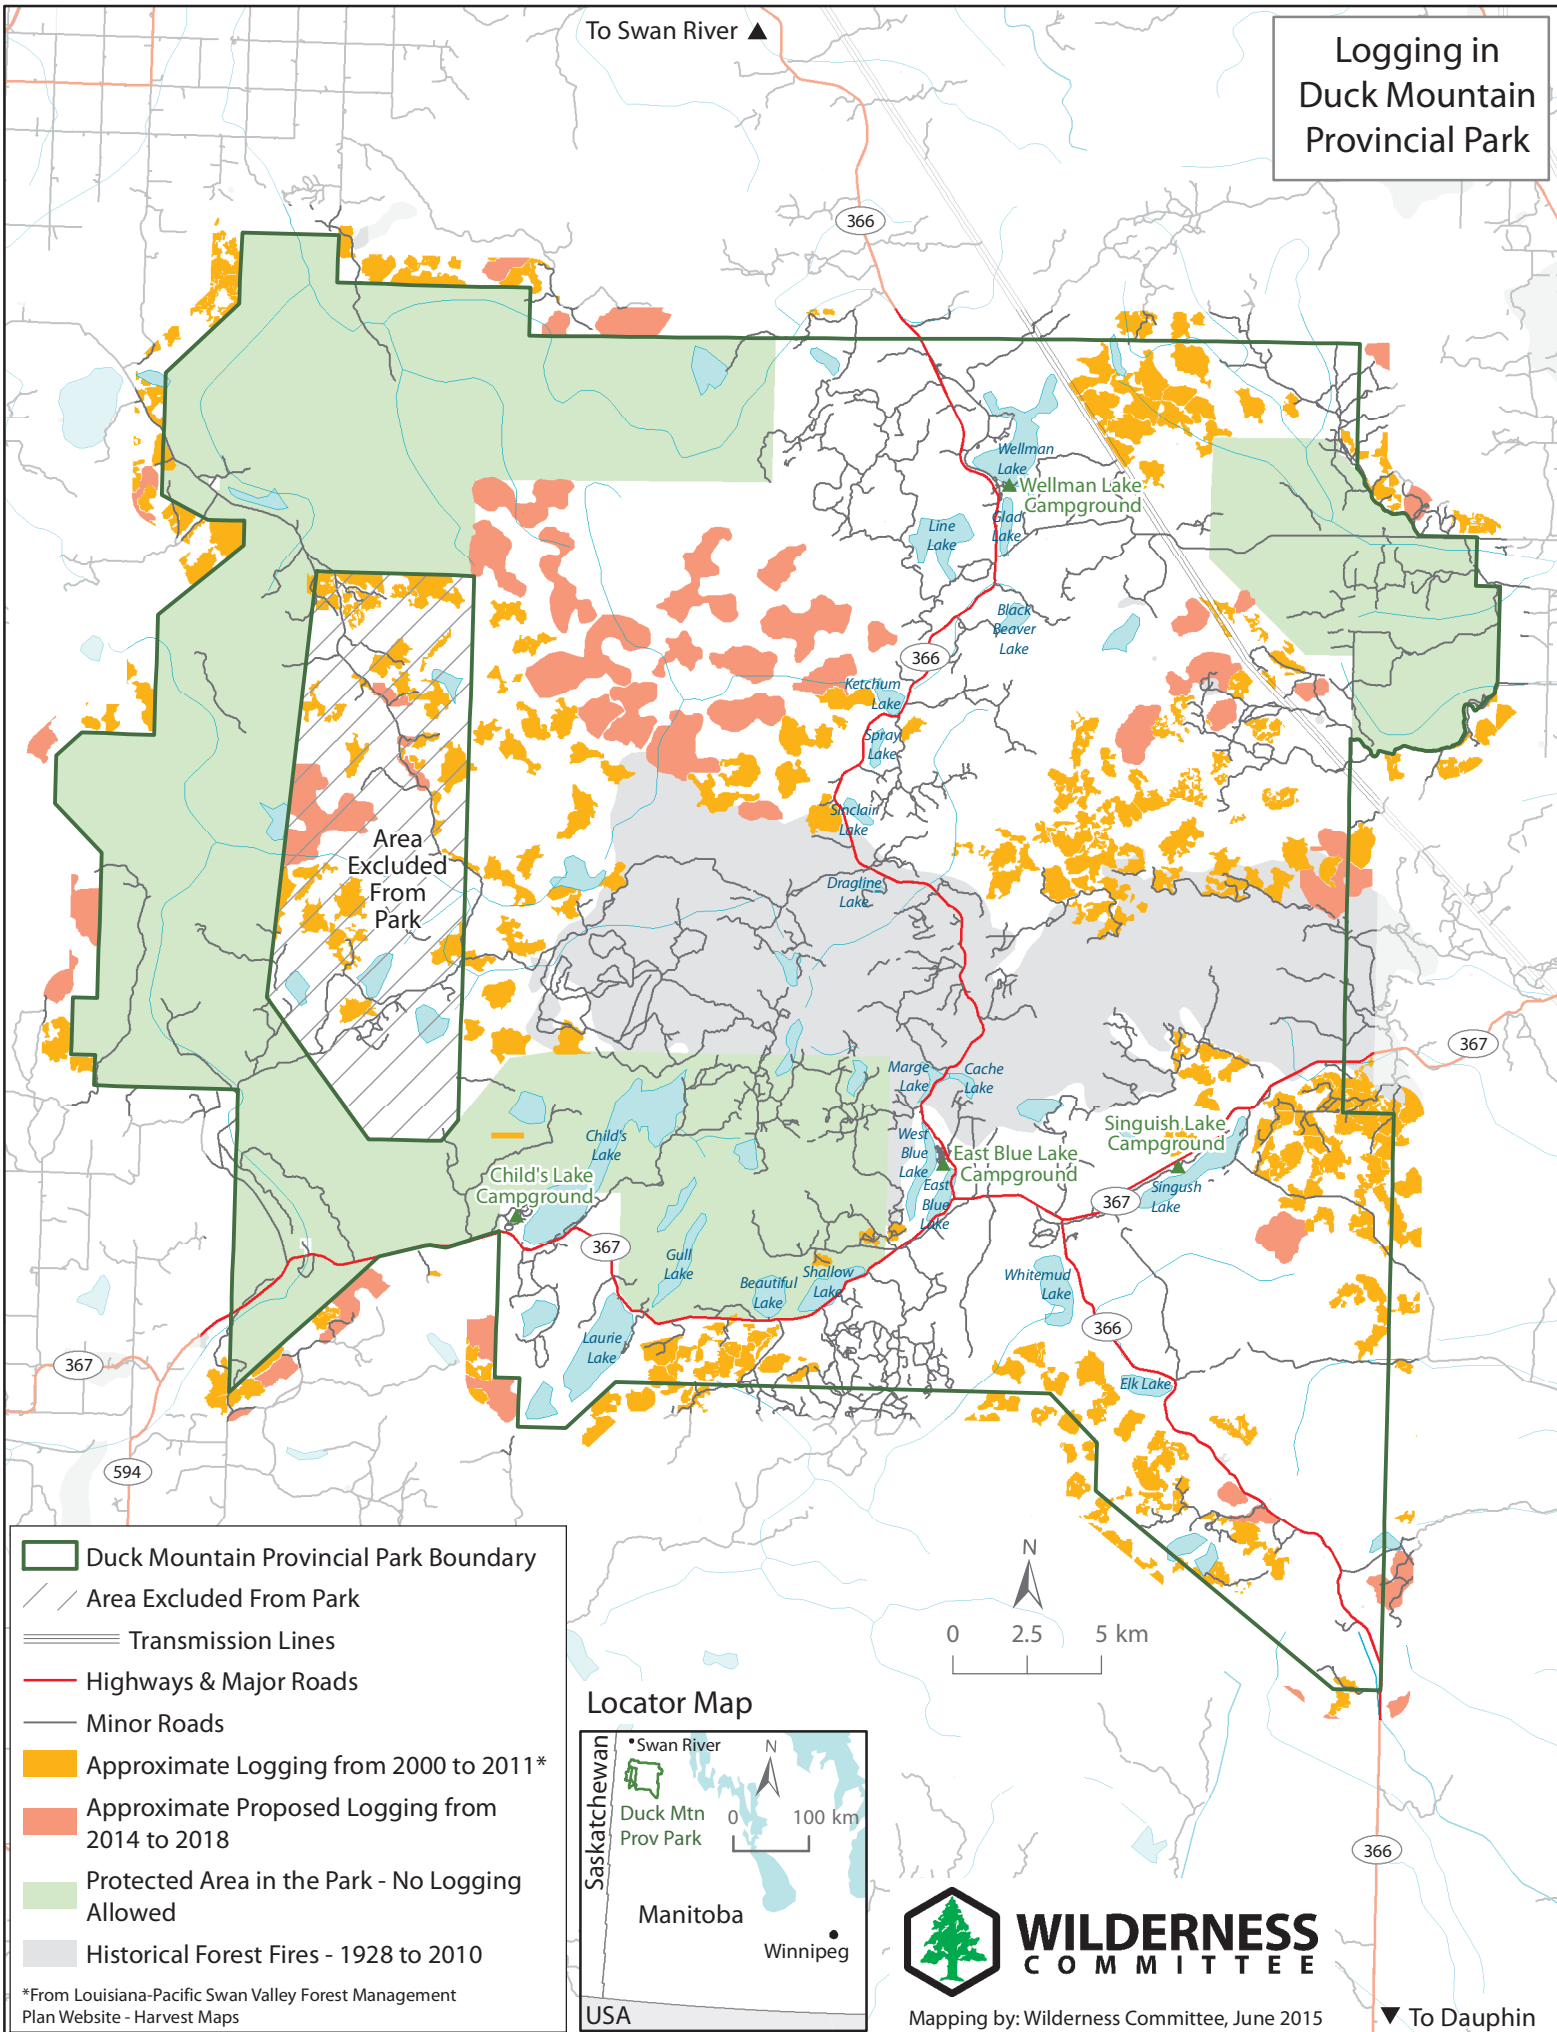

Logging in Duck Mountain Provincial Park

*From Louisiana-Pacific Swan Valley Forest Management Plan Website - Harvest Maps

Mapping by: Wilderness Committee, June 2015

▼ To Dauphin