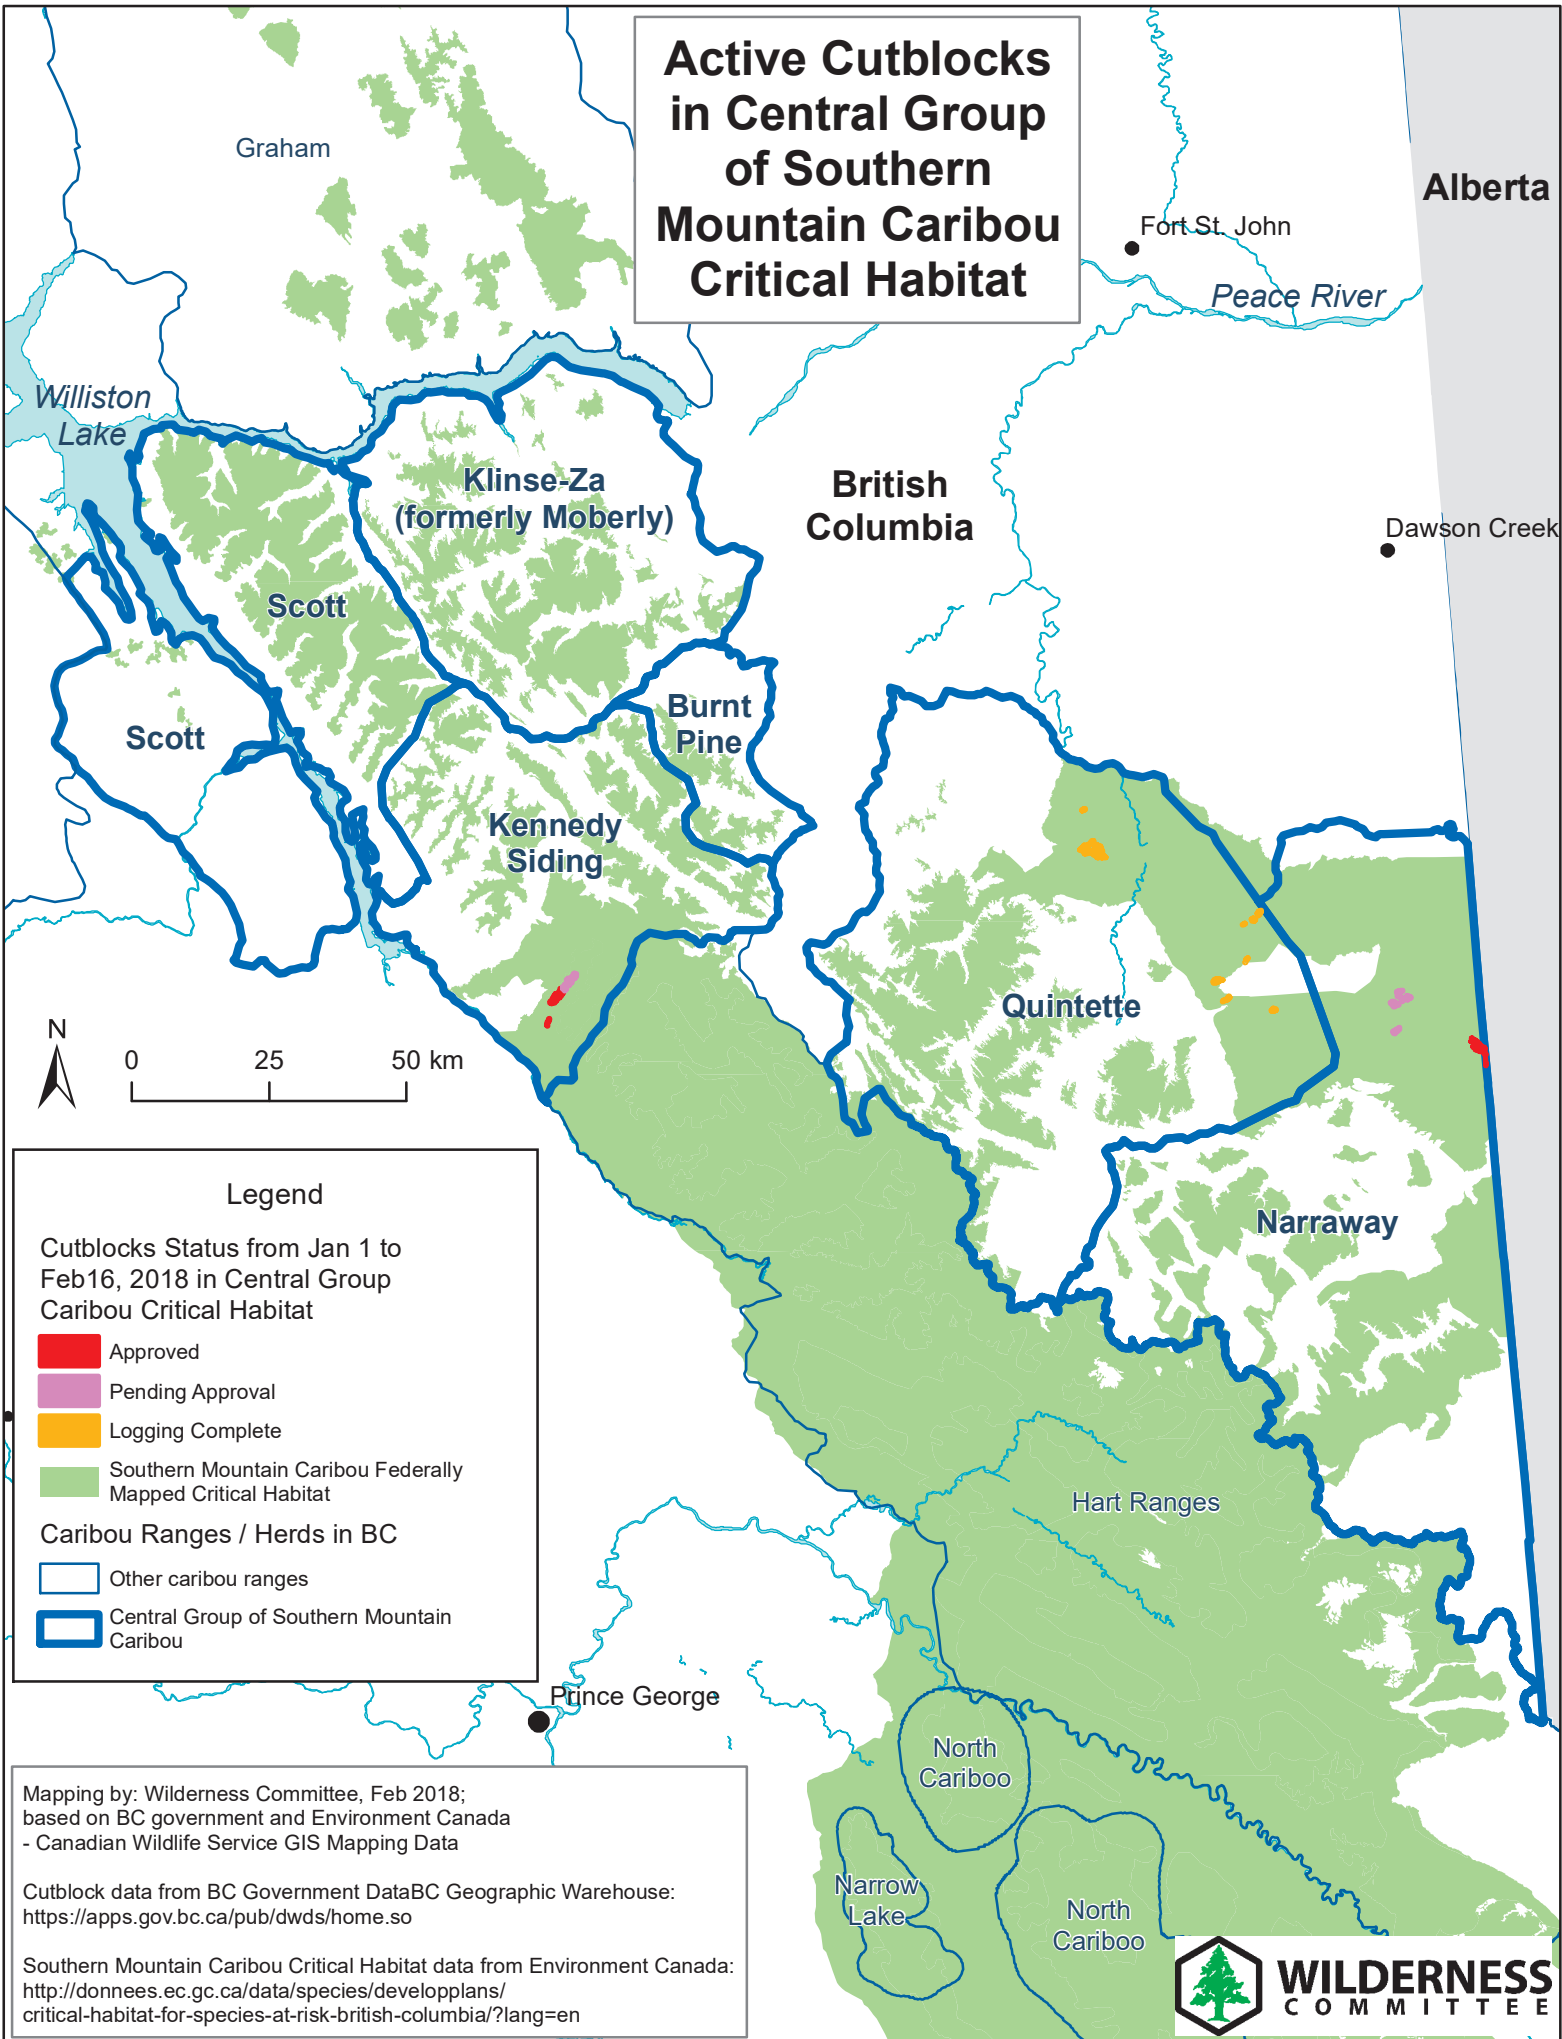

Active Cutblocks in Central Group of Southern Mountain Caribou Critical Habitat

Legend

Cutblocks Status from Jan 1 to Feb 16, 2018 in Central Group Caribou Critical Habitat

- Approved
- Pending Approval
- Logging Complete
- Southern Mountain Caribou Federally Mapped Critical Habitat

Caribou Ranges / Herds in BC

- Other caribou ranges
- Central Group of Southern Mountain Caribou

Mapping by: Wilderness Committee, Feb 2018;
based on BC government and Environment Canada
- Canadian Wildlife Service GIS Mapping Data

Cutblock data from BC Government DataBC Geographic Warehouse:
<https://apps.gov.bc.ca/pub/dwds/home.so>

Southern Mountain Caribou Critical Habitat data from Environment Canada:
<http://donnees.ec.gc.ca/data/species/developplans/critical-habitat-for-species-at-risk-british-columbia/?lang=en>